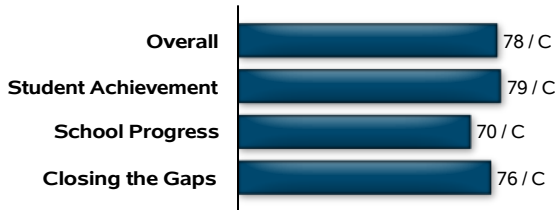

Texas Education Agency
2021-22 Preliminary School Report Card
MARGARET L FELTY EL (070912110)

Accountability Rating

C

MARGARET L FELTY EL earned a C (70-79) for acceptable performance by serving many students well but needs to provide additional academic support to many more students.

State accountability ratings are based on three domains: Student Achievement, School Progress, and Closing the Gaps. The graph below provides summary results for MARGARET L FELTY EL. Scores are scaled from 0 to 100 to align with letter grades.