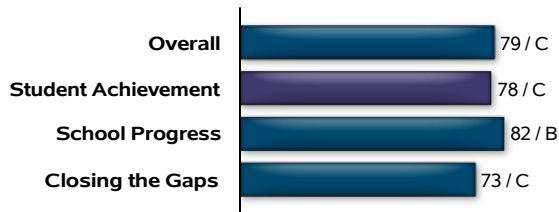

State accountability ratings are based on three domains: Student Achievement, School Progress, and Closing the Gaps. The graph below provides summary results for DUNAWAY EL. Scores are scaled from 0 to 100 to align with letter grades.