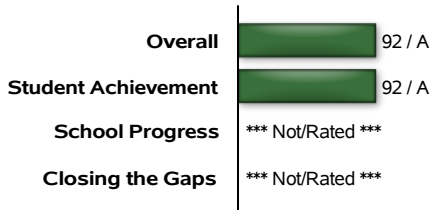

**Texas Education Agency**  
**2021-22 Preliminary School Report Card**  
**WAXAHACHIE H S OF CHOICE (070912003)**

**Accountability Rating**

WAXAHACHIE H S OF CHOICE earned an A (90-100) for exemplary performance by serving most students well, encouraging high academic achievement and/or appropriate academic growth for almost all students, and preparing most students for eventual success in college, a career, or the military.

State accountability ratings are based on three domains: Student Achievement, School Progress, and Closing the Gaps. The graph below provides summary results for WAXAHACHIE H S OF CHOICE. Scores are scaled from 0 to 100 to align with letter grades.